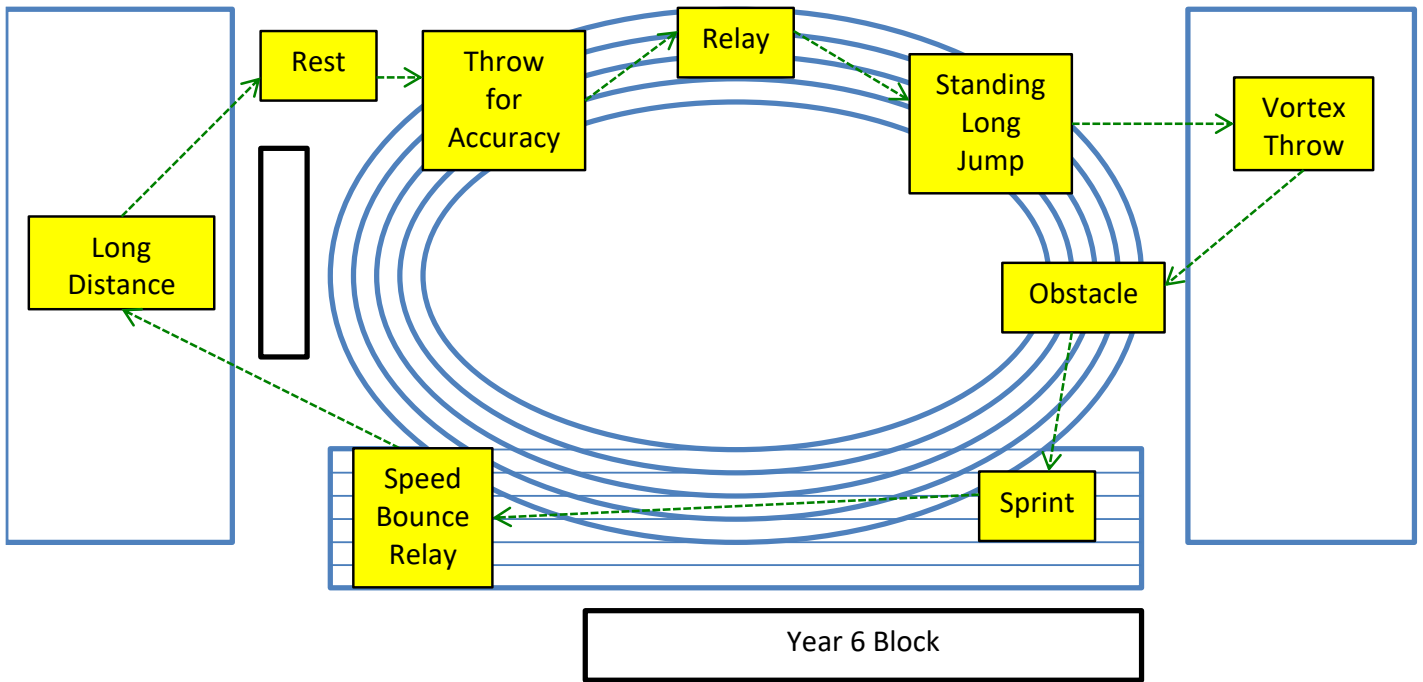

Years 4-6 Rotations 2026

	4K	4GT	4P	5I	5G	5W	6C	6W	6S
START	Sprint	Obstacle	Throw for Distance	Standing Long Jump	Relay	Throw for Accuracy	Rest	Long Distance	Speed Bounce Relay
	Speed Bounce Relay	Sprint	Obstacle	Throw for Distance	Standing Long Jump	Relay	Throw for Accuracy	Rest	Long Distance
	Long Distance	Speed Bounce Relay	Sprint	Obstacle	Throw for Distance	Standing Long Jump	Relay	Throw for Accuracy	Rest
	Rest	Long Distance	Speed Bounce Relay	Sprint	Obstacle	Throw for Distance	Standing Long Jump	Relay	Throw for Accuracy
	Throw for Accuracy	Rest	Long Distance	Speed Bounce Relay	Sprint	Obstacle	Throw for Distance	Standing Long Jump	Relay
	Relay	Throw for Accuracy	Rest	Long Distance	Speed Bounce Relay	Sprint	Obstacle	Throw for Distance	Standing Long Jump
	Standing Long Jump	Relay	Throw for Accuracy	Rest	Long Distance	Speed Bounce Relay	Sprint	Obstacle	Throw for Distance
	Throw for Distance	Standing Long Jump	Relay	Throw for Accuracy	Rest	Long Distance	Speed Bounce Relay	Sprint	Obstacle
FINISH	Obstacle	Throw for Distance	Standing Long Jump	Relay	Throw for Accuracy	Rest	Long Distance	Speed Bounce Relay	Sprint