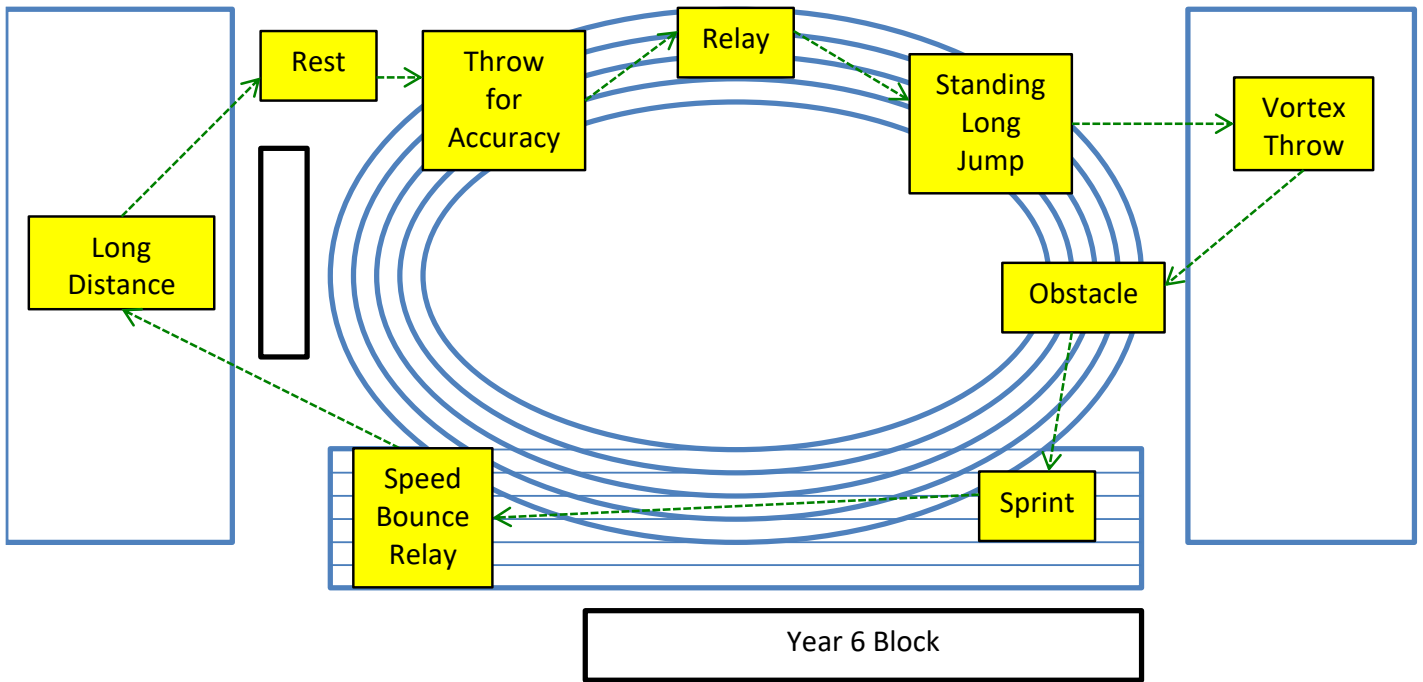

Miss I Parker and Miss E Bruton
Sport and PE Leaders

Years 1-3 Rotations 2026

	1C	1BR	1D	2P	2H	2J	3T	3L	3HT
START	Sprint	Obstacle	Throw for Distance	Standing Long Jump	Relay	Throw for Accuracy	Rest	Long Distance	Speed Bounce Relay
	Speed Bounce Relay	Sprint	Obstacle	Throw for Distance	Standing Long Jump	Relay	Throw for Accuracy	Rest	Long Distance
	Long Distance	Speed Bounce Relay	Sprint	Obstacle	Throw for Distance	Standing Long Jump	Relay	Throw for Accuracy	Rest
	Rest	Long Distance	Speed Bounce Relay	Sprint	Obstacle	Throw for Distance	Standing Long Jump	Relay	Throw for Accuracy
	Throw for Accuracy	Rest	Long Distance	Speed Bounce Relay	Sprint	Obstacle	Throw for Distance	Standing Long Jump	Relay
	Relay	Throw for Accuracy	Rest	Long Distance	Speed Bounce Relay	Sprint	Obstacle	Throw for Distance	Standing Long Jump
	Standing Long Jump	Relay	Throw for Accuracy	Rest	Long Distance	Speed Bounce Relay	Sprint	Obstacle	Throw for Distance
	Throw for Distance	Standing Long Jump	Relay	Throw for Accuracy	Rest	Long Distance	Speed Bounce Relay	Sprint	Obstacle
FINISH	Obstacle	Throw for Distance	Standing Long Jump	Relay	Throw for Accuracy	Rest	Long Distance	Speed Bounce Relay	Sprint